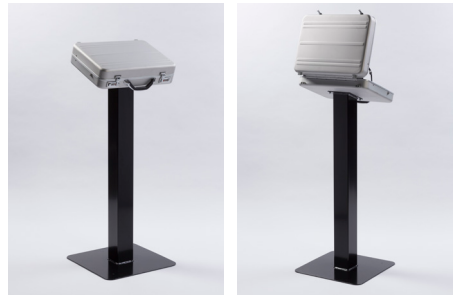

AP EVENTS

Lecterns

Truss Lectern

White Truss Lectern

Slimline Grey Lectern

Metal Swan Lectern

Clear Perspex Lectern

Lectern
H: 1,190mm
W: 600mm
D: 500mm

Branding Space
H: 1,153mm
w: 500mm

Frosted Perspex Lectern

Lectern
H: 1,170mm
W: 610mm
D: 535mm

Branding Space
H: 600mm
w: 200mm

White Perspex Lectern

Lectern
H: 1,170mm
W: 610mm
D: 535mm

Branding Space
H: 600mm
w: 200mm

Conference Lectern - Non Folding #1

H: 1,200mm
W: 700mm
D: 500mm

Double Conf. Lectern

H: 1,220mm
W: 1,050mm
D: 500mm

Briefcase Lectern

H: 1,170mm
W: 450mm
D: 340mm
