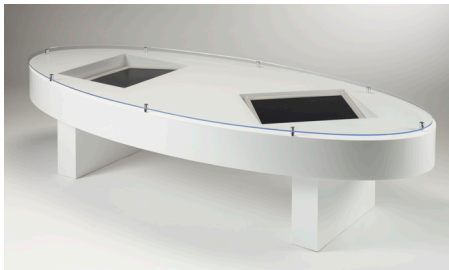

STUFF!

Tables

Large Oval Glass Coffee Table

H: 1,160mm
W: 650mm
D: 390mm

Large Circular Glass Coffee Table

H: 1,250mm
W: 1,250mm
D: 345

White Coffee Table with built in monitors

H: 800mm
W: 1,790mm
D: 445mm

Small Glass Coffee Table

H: 500mm
W: 400mm
D: 400mm

Small Glass Table

H: 530mm
W: 300mm
D: 300mm

Glass Pedestal

Med. Glass Coffee Table

H: 510mm
W: 450mm
D: 450mm

Med. Glass Coffee Table #1

H: 410mm
W: 1,000mm
D: 600

Med. Glass Coffee Table #2

H: 450mm
W: 1,100mm
D: 600

Single Leg Award Stand

Double Leg Award Stand

Triple Leg Award Stand