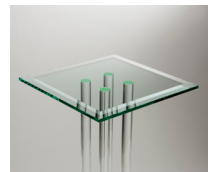

STUFF!

Tables

Large Oval Glass Coffee Table

H: 1,160mm
W: 650mm
D: 390mm

Large Circular Glass Coffee Table

H: 1,250mm
W: 1,250mm
D: 345

White Coffee Table with built in monitors

H: 800mm
W: 1,790mm
D: 445mm

Small Glass Coffee Table

H: 500mm
W: 400mm
D: 400mm

Small Glass Table

H: 530mm
W: 300mm
D: 300mm

Glass Pedestal

Med. Glass Coffee Table

H: 510mm
W: 450mm
D: 450mm

Med. Glass Coffee Table #1

H: 410mm
W: 1,000mm
D: 600

Med. Glass Coffee Table #2

H: 450mm
W: 1,100mm
D: 600

Single Leg Award Stand

Double Leg Award Stand

Triple Leg Award Stand