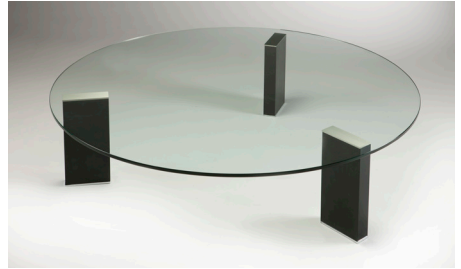

STUFF!

Tables

Large Oval Glass Coffee Table

H: 1,160mm
W: 650mm
D: 390mm

Large Circular Glass Coffee Table

H: 1,250mm
W: 1,250mm
D: 345

White Coffee Table with built in monitors

H: 800mm
W: 1,790mm
D: 445mm

Small Glass Coffee Table

H: 500mm
W: 400mm
D: 400mm

Small Glass Table

H: 530mm
W: 300mm
D: 300mm

Glass Pedestal

Med. Glass Coffee Table

H: 510mm
W: 450mm
D: 450mm

Med. Glass Coffee Table #1

H: 410mm
W: 1,000mm
D: 600

Med. Glass Coffee Table #2

H: 450mm
W: 1,100mm
D: 600

Single Leg Award Stand

Double Leg Award Stand

Triple Leg Award Stand